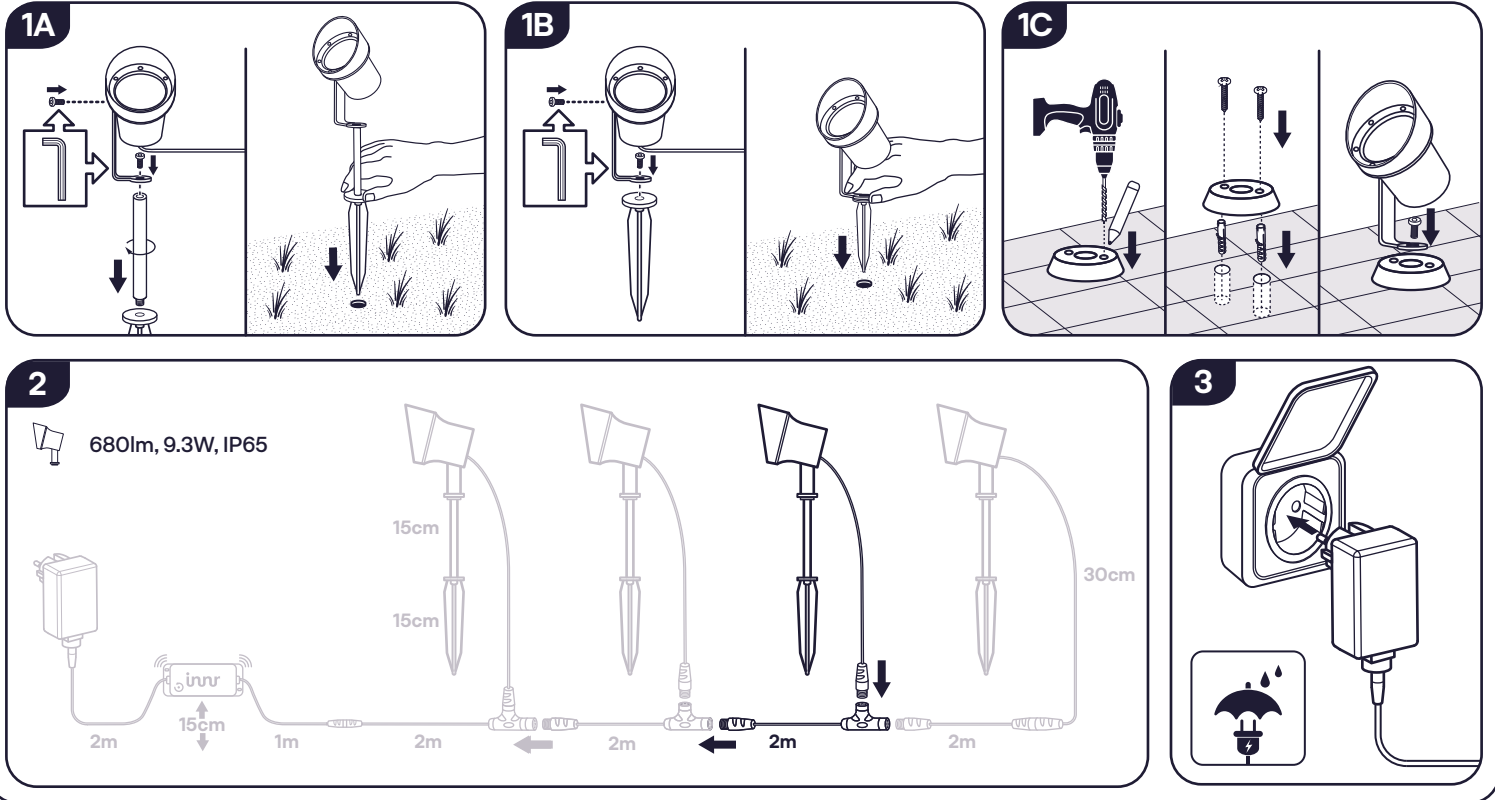

innr

smart lighting

OSL 14x C Spot / OSL 24x C Spot

Installation / Installation

GB Important safety instructions

- Suitable for outdoor use
- Do not disassemble the product; if any part is damaged, the product should not be used.
- Do not immerse in water.
- For cleaning, use a damp cloth, never a strong cleaning agent.
- Keep these instructions for future use.