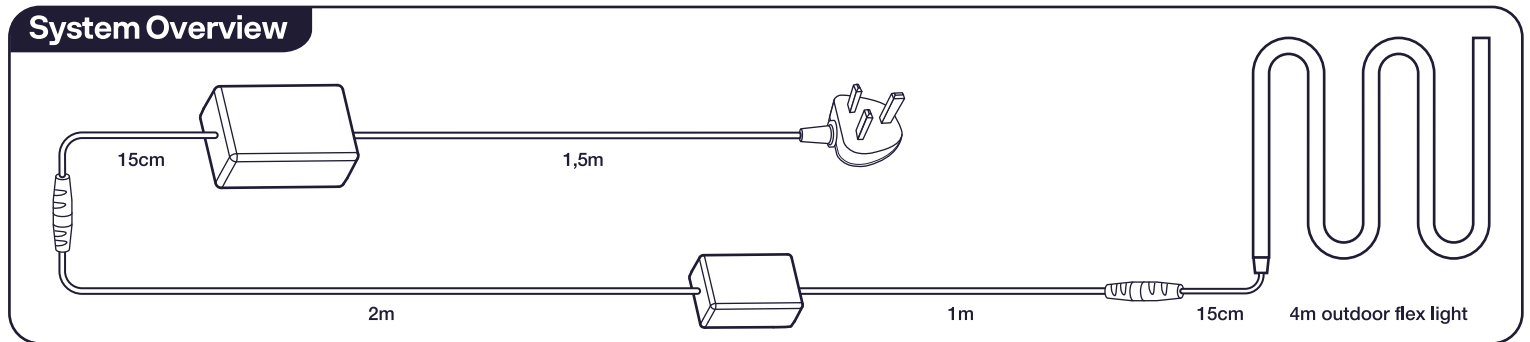

innr

smart lighting

OFL 14x C /OFL 24x C

Connection

To connect the lamp to the bridge, follow the instructions in the mobile app.

Important safety instructions

- Suitable for outdoor use
- Do not disassemble the product; if any part is damaged, the product should not be used.
- Do not immerse in water.
- For cleaning, use a damp cloth, never a strong cleaning agent.
- Keep these instructions for future use.

Declaration of Conformity for Great Britain

Hereby, Innr Lighting BV declares that the radio equipment types OFL 14x C /05, OFL 24 x C /05 are in compliance with relevant statutory requirements.

The full text of the EU declaration of conformity is available at the following internet address:
www.innr.com/en/downloads