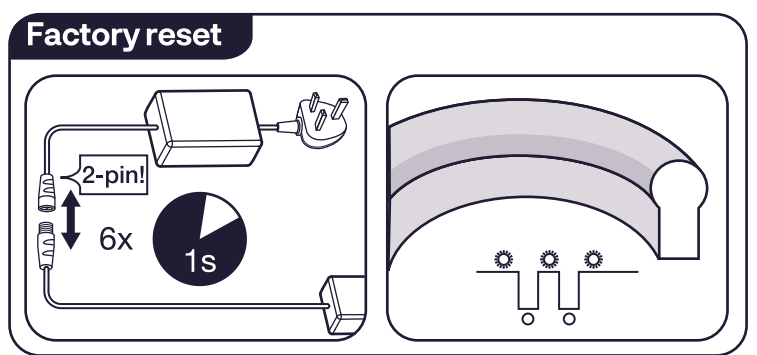

innr

smart lighting

OFL 14x C /OFL 24x C

Connection

To connect the lamp to the bridge, follow the instructions in the mobile app.

Important safety instructions

- Suitable for outdoor use
- Do not disassemble the product; if any part is damaged, the product should not be used.
- Do not immerse in water.
- For cleaning, use a damp cloth, never a strong cleaning agent.
- Keep these instructions for future use.

Declaration of Conformity for Great Britain

Hereby, Innr Lighting BV declares that the radio equipment types OFL 14x C /05, OFL 24 x C /05 are in compliance with relevant statutory requirements.

The full text of the EU declaration of conformity is available at the following internet address:
www.innr.com/en/downloads