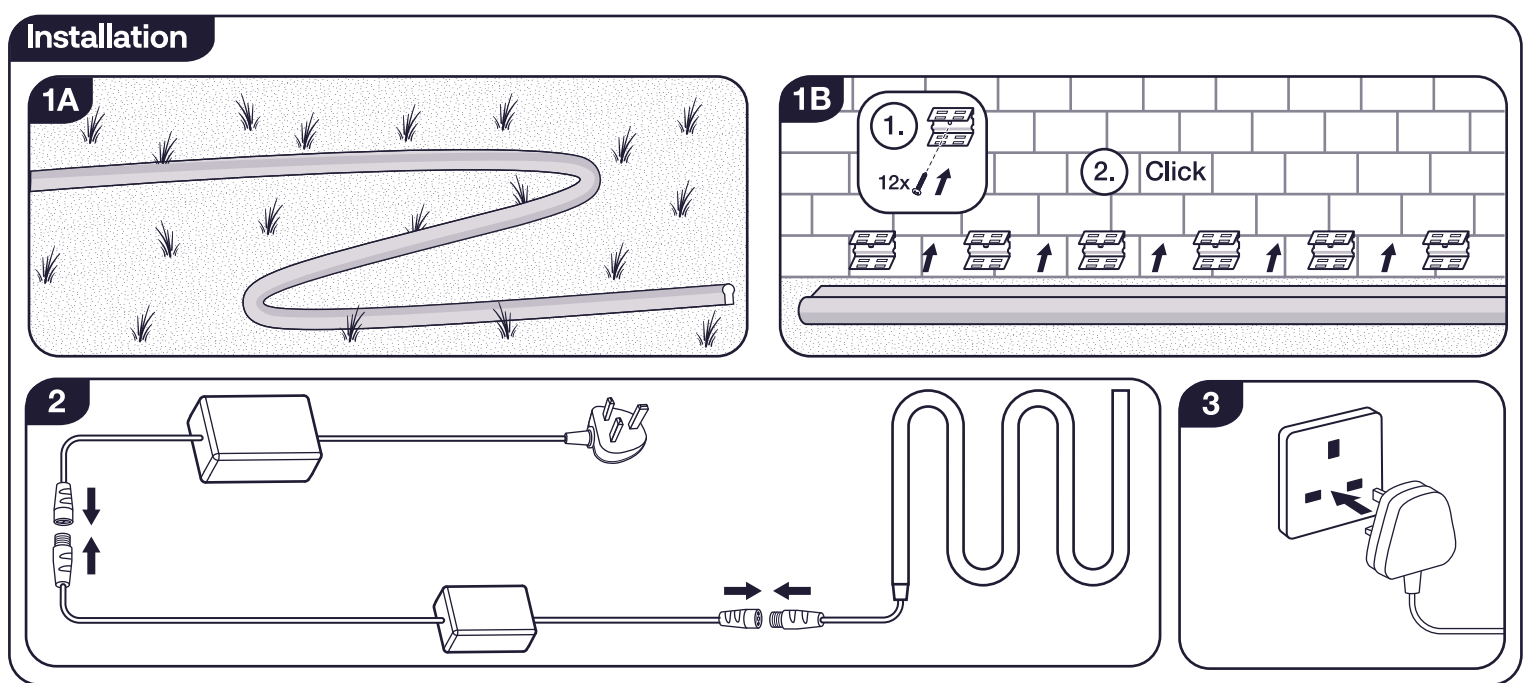

innr

smart lighting

OFL 14x C /OFL 24x C

Connection

To connect the lamp to the bridge, follow the instructions in the mobile app.

Important safety instructions

- Suitable for outdoor use
- Do not disassemble the product; if any part is damaged, the product should not be used.
- Do not immerse in water.
- For cleaning, use a damp cloth, never a strong cleaning agent.
- Keep these instructions for future use.

Declaration of Conformity for Great Britain

Hereby, Innr Lighting BV declares that the radio equipment types OFL 14x C /05, OFL 24 x C /05 are in compliance with relevant statutory requirements.

The full text of the EU declaration of conformity is available at the following internet address:
www.innr.com/en/downloads