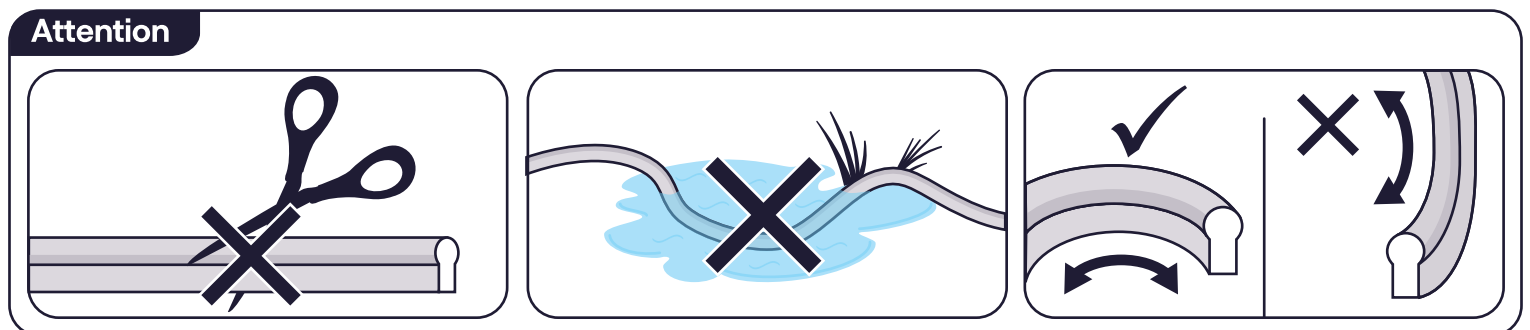

innr

smart lighting

OFL 14x C /OFL 24x C

Connection

To connect the lamp to the bridge, follow the instructions in the mobile app.

Important safety instructions

- Suitable for outdoor use
- Do not disassemble the product; if any part is damaged, the product should not be used.
- Do not immerse in water.
- For cleaning, use a damp cloth, never a strong cleaning agent.
- Keep these instructions for future use.