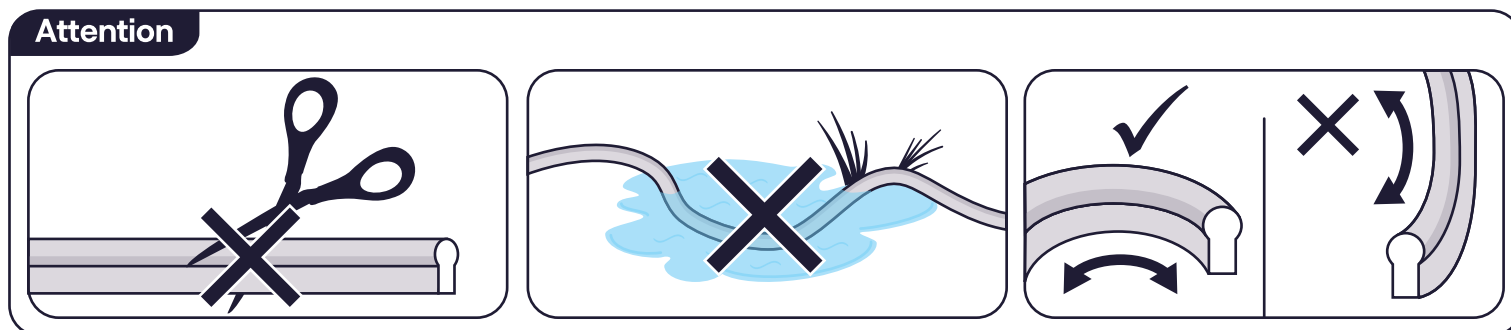

innr

smart lighting

OFL 12x C/OFL 22x C

Connection

To connect the lamp to the bridge, follow the instructions in the mobile app.

Important safety instructions

- Suitable for outdoor use
- Do not disassemble the product; if any part is damaged, the product should not be used.
- Do not immerse in water.
- For cleaning, use a damp cloth, never a strong cleaning agent.
- Keep these instructions for future use.