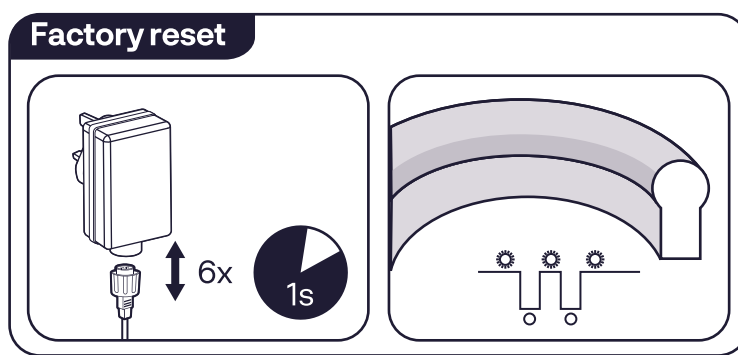

innr

smart lighting

OFL 12x C/OFL 22x C

Connection

To connect the lamp to the bridge, follow the instructions in the mobile app.

Important safety instructions

- Suitable for outdoor use
- Do not disassemble the product; if any part is damaged, the product should not be used.
- Do not immerse in water.
- For cleaning, use a damp cloth, never a strong cleaning agent.
- Keep these instructions for future use.

Declaration of Conformity for Great Britain

Hereby, Innr Lighting BV declares that the radio equipment types OFL 12x C /05, OFL 22 x C /05 are in compliance with relevant statutory requirements.

The full text of the EU declaration of conformity is available at the following internet address:
www.innr.com/en/downloads