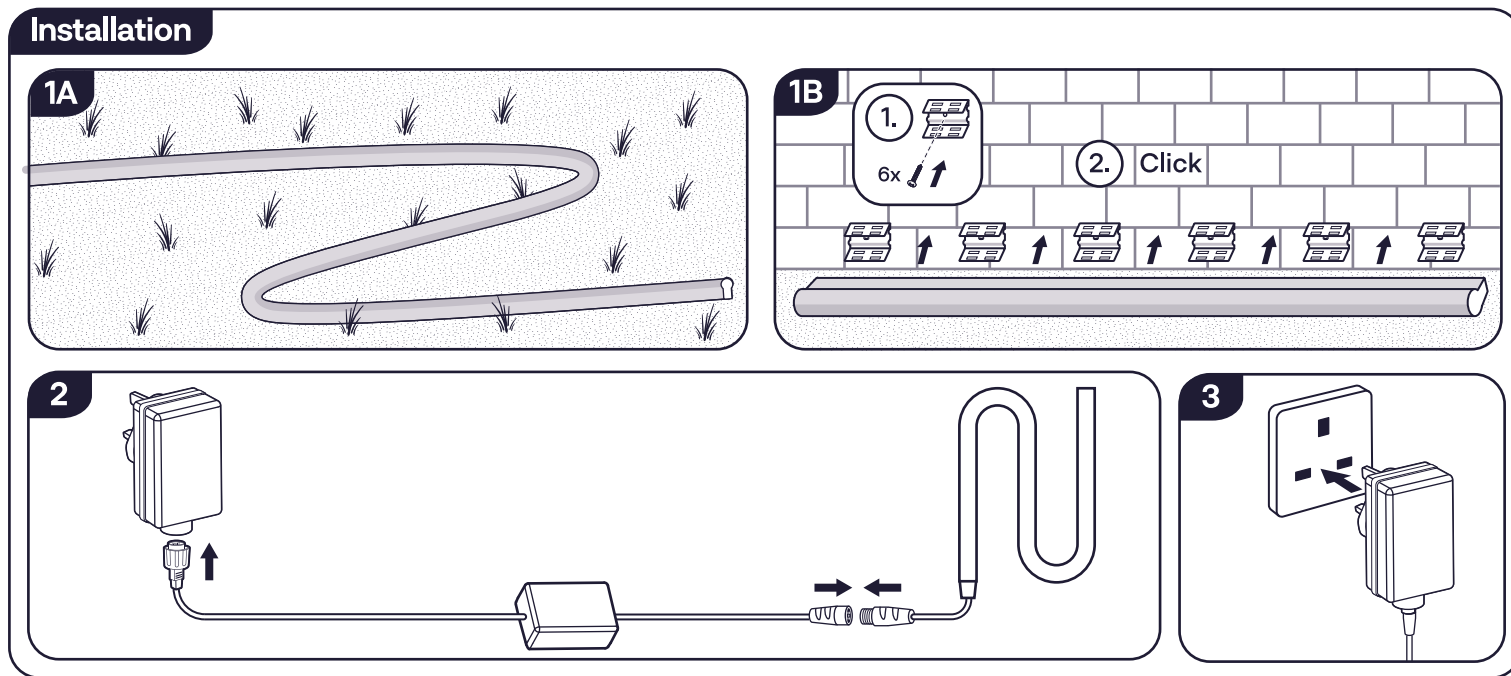

innr

smart lighting

OFL 12x C/OFL 22x C

Connection

To connect the lamp to the bridge, follow the instructions in the mobile app.

Important safety instructions

- Suitable for outdoor use
- Do not disassemble the product; if any part is damaged, the product should not be used.
- Do not immerse in water.
- For cleaning, use a damp cloth, never a strong cleaning agent.
- Keep these instructions for future use.

Declaration of Conformity for Great Britain

Hereby, Innr Lighting BV declares that the radio equipment types OFL 12x C /05, OFL 22 x C /05 are in compliance with relevant statutory requirements.

The full text of the EU declaration of conformity is available at the following internet address:
www.innr.com/en/downloads