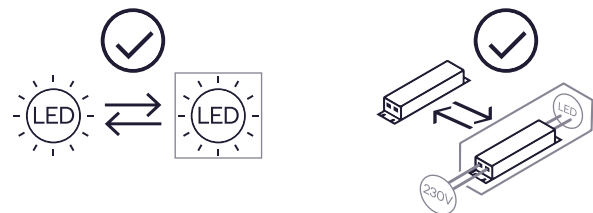

Replaceable by consumer

© Innr Lighting B.V. 2021

www.innr.com